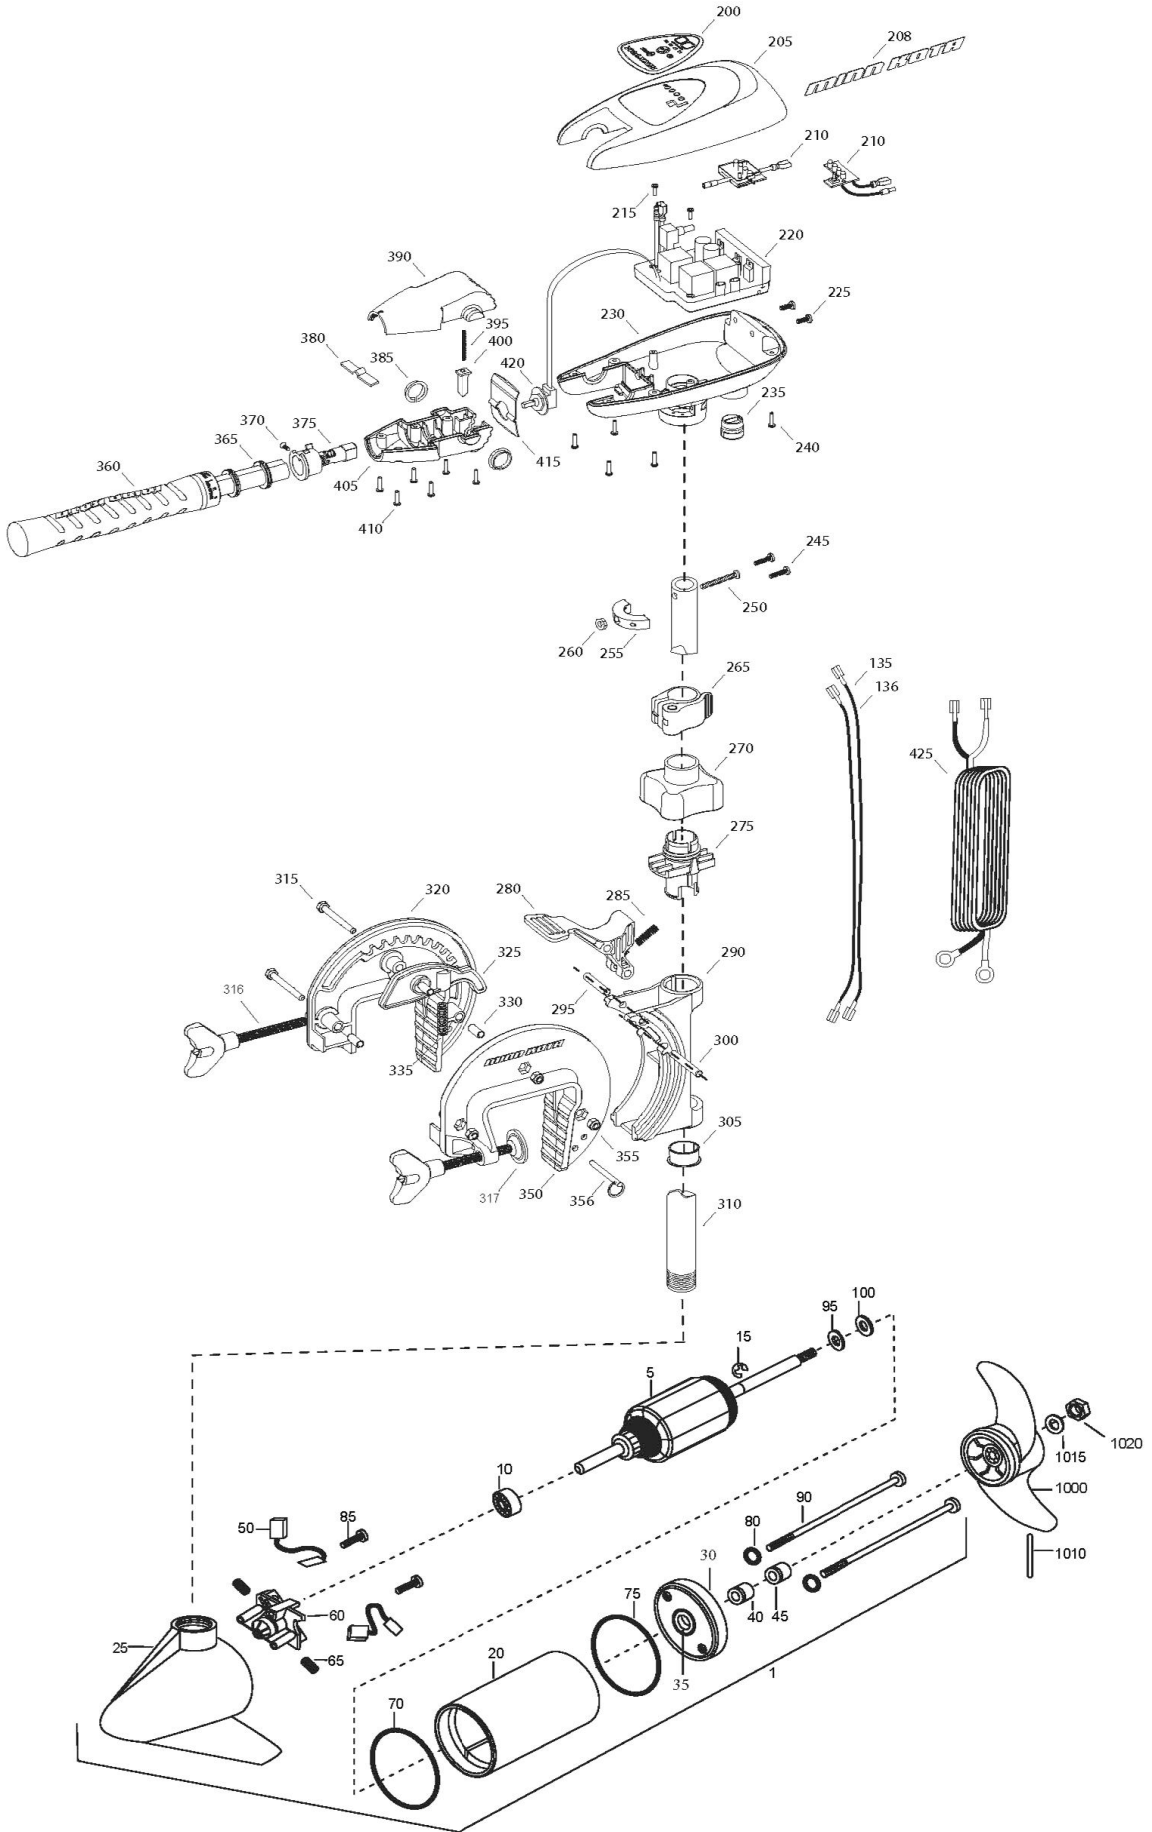

TRAXXIS 45
45 LBS THRUST
12 VOLT 42 AMPS
36" SHAFT

for use with "0" serial numbers
2-year warranty

Item	P/N	Description	Qty	Item	P/N	Description	Qty
1	2069257	12V Motor 36" FW	1	317	2011710	Washer - clamp screw	2
5	2-100-204	Armature assembly	1	320	2771950	Bracket, right, FW	1
10	140-010	Bearing	1	325	2067905	Cam deactivator	1
15	788-015	Retaining ring	1	330	2067306	Bushing, dowel 1/4 x 1/2	3
20	2-200-079	Center housing assembly	1	335	2062702	Spring, cam deactivator	1
25	421-132	Brush end housing assembly	1	■	2881380	Clamp screw kit	2 per kit
30	2-400-187	Plain end housing assembly	1	350	2771955	Bracket, left, FW	1
35	144-049	Flange bearing	1	355	2263104	Nut, 1/4-20, nylock, Zinc	3
40	880-003	Seal	1	356	2062604	Pin, stop	1
45	880-006	Seal with shield	1				
50	188-052	Brush	2	■	2990957	Handle assy, VARS [360-410]	1
55	N/A			360	2990456	Grip/handle assy, VARS [360-375]	1
60	738-030	Brush plate assembly	1	365	2060015	Bearing, handle	2
65	975-032	Brush spring	2	370	2063405	Screw, #6 PFH SS	1
70	701-041	O-ring, motor, front	1	375	2884092	Yoke / spider assy, VARS	1
75	701-039	O-ring, motor, rear	1	380	2302742	Spring, detent, off	1
80	701-007	O-ring, thru-bolt	2	385	2060005	Bearing, handle pivot	2
85	830-001	Screw, 8-32	2	390	2060900	Handle pivot, top	1
90	830-078	Thru-bolt	2	395	2302745	Spring, release button	1
95	990-067	Washer, steel	2	400	2063700	Button, release	1
100	990-070	Washer, nylatron	2	405	2060905	Handle pivot, bottom	1
135	640-001	Leadwire, black	1	410	2303412	Screw, #6 x 5/8 SS	6
136	640-101	Leadwire, red	1				
■	2883460	Seal and O-ring Kit		415	2062715	Spring, handle pivot	1
				420	2061700	Washer, pot holder	1
200	2065679	Decal, c-box cover	1	425	2992523	Leadwire assy, includes [235]	1
205	2060295	C-box cover	1				
208	2325665	Decal - MinnKota	2	■	1378121	Propeller kit	
210	2074070	Battery meter, 12v FW	1	1000	2061122	Propeller	1
215	3043427	Screw, #8 x 7/8 SS	2	1010	2092600	Drive pin, small	1
220	2184016	Control board, 12V	1	1015	2151726	Washer, prop, small	1
■	2888411	Potentiometer Replacement Kit		1020	2053101	Nut, nylock, prop, small	1
225	2303434	Screw, #8-30 x 5/8 SS	2				
230	2062501	Control box, VARS, FW	1				
235	2062905	Strain relief	1				
240	2303412	Screw, #6 x 5/8 SS	6				
245	2263434	Screw, #8 x 1 SS	2				
250	2383407	Screw, #10-24 x 2 SS	1				
255	2061515	Collar, c-box	1				
260	2383124	Nut, 10-24, nylock, SS	1				
265	2991521	Cam lock/depth collar assy	1				
■	2991795	Bracket assy, Composite [270-356]	1				
270	2060100	Knob, steering tension, soft	1				
275	2068400	Collet	1				
280	2064200	Lock arm	1				
285	2062701	Spring, lock arm	1				
290	2061821	Hinge	1				
295	2062602	Pin, lock, Zinc	1				
300	2062602	Pin, lock, Zinc	1				
305	2037301	Bushing, hinge	1				
310	2032052	Tube 36"	1				
315	2063500	Bolt 1/4-20 x 2 3/8", Zinc	3				
316	2061300	Screw - clamp	2				